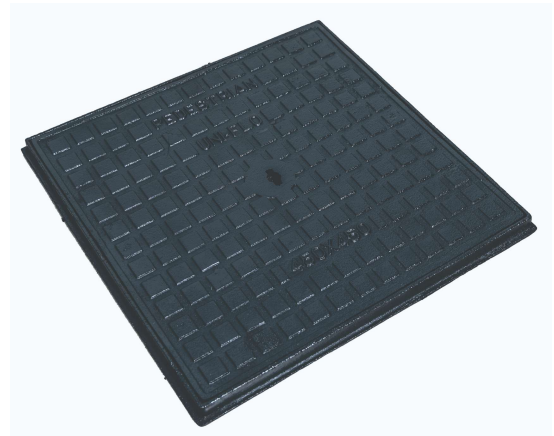

SANS PAR

UNI-FLO SOLID AND GRATED COVERS AND FRAMES

LIGHT DUTY 265X265 SOLID COVER AND FRAME

CODE	COVER DIMENSION	FRAME DIMENSION	FRAME HEIGHT	CLEAR OPENING	WEIGHT
265x265LD	291mm X 291mm	311mm X 311mm	30mm	265mm x 265mm	8.5kg

LIGHT DUTY 265X265 GRATED COVER AND FRAME

CODE	COVER DIMENSION	FRAME DIMENSION	FRAME HEIGHT	CLEAR OPENING	WEIGHT
265X265GC	270mm X 270mm	351mm X 291mm	37mm	265mm x 265mm	8.5kg

LIGHT DUTY 300X300 SOLID COVER AND FRAME

CODE	COVER DIMENSION	FRAME DIMENSION	FRAME HEIGHT	CLEAR OPENING	WEIGHT
300X300LD	340mm X 340mm	366mm X 366mm	27mm	300mm x 300mm	9.5kg

UNIFLO

LIGHT DUTY 300X300 GRATED COVER AND FRAME

CODE	COVER DIMENSION	FRAME DIMENSION	FRAME HEIGHT	CLEAR OPENING	WEIGHT
300X300GC	305mm X 305mm	386mm X 326mm	37mm	300mm x 300mm	9.5kg

LIGHT DUTY 450X450 SOLID COVER AND FRAME

CODE	COVER DIMENSION	FRAME DIMENSION	FRAME HEIGHT	CLEAR OPENING	WEIGHT
450X450LD	490mm X 490mm	516mm X 516mm	27mm	450mm x 450mm	17.5kg

LIGHT DUTY 450X450 GRATED COVER AND FRAME